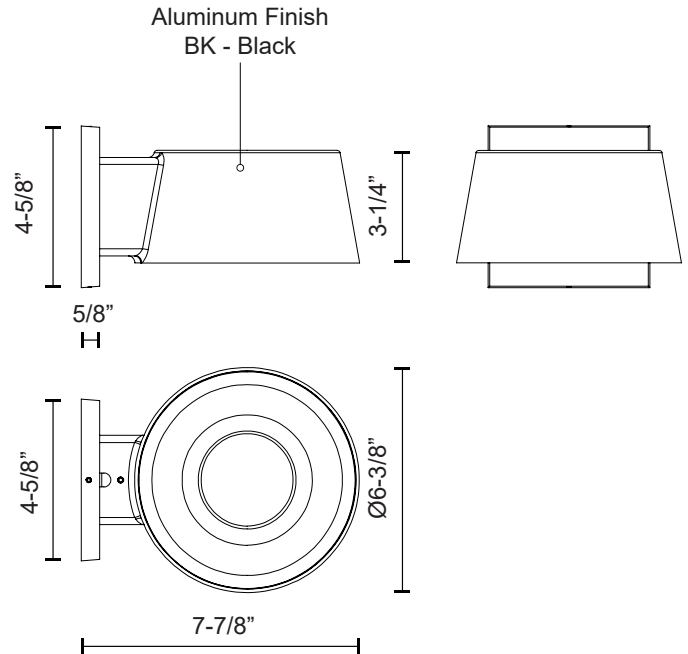

**CARSON
EW61806**

WALL

PROJECT

DESCRIPTION

Architectural exterior wall sconce, die-cast aluminum conical body with glossy white reflector for even illumination. Rated IP65.

SPECIFICATION DETAILS

* For custom options, consult factory for details.

Fixture Dimensions	W6-3/8" x H3-1/4" x E7-7/8"
Light Source	LED with DC Driver
Wattage	11W
Total Lumens	1155lm
Delivered Lumens	BK-741lm
Voltage	120-277V
Color Temperature	3000K
CRI (Ra)	80CRI
Optional Color Temps	2700K - 5000K Available, Minimum Order Quantities Apply
LED Rated Life	50,000 hours
Dimming	Non-Dimming
Diffuser Details	Clear PC
Location	Wet, IP65
Warranty	5 Years
Canopy Dimensions	W4-5/8" x H4-5/8" x E1/2"
Finish Option(s)	Black